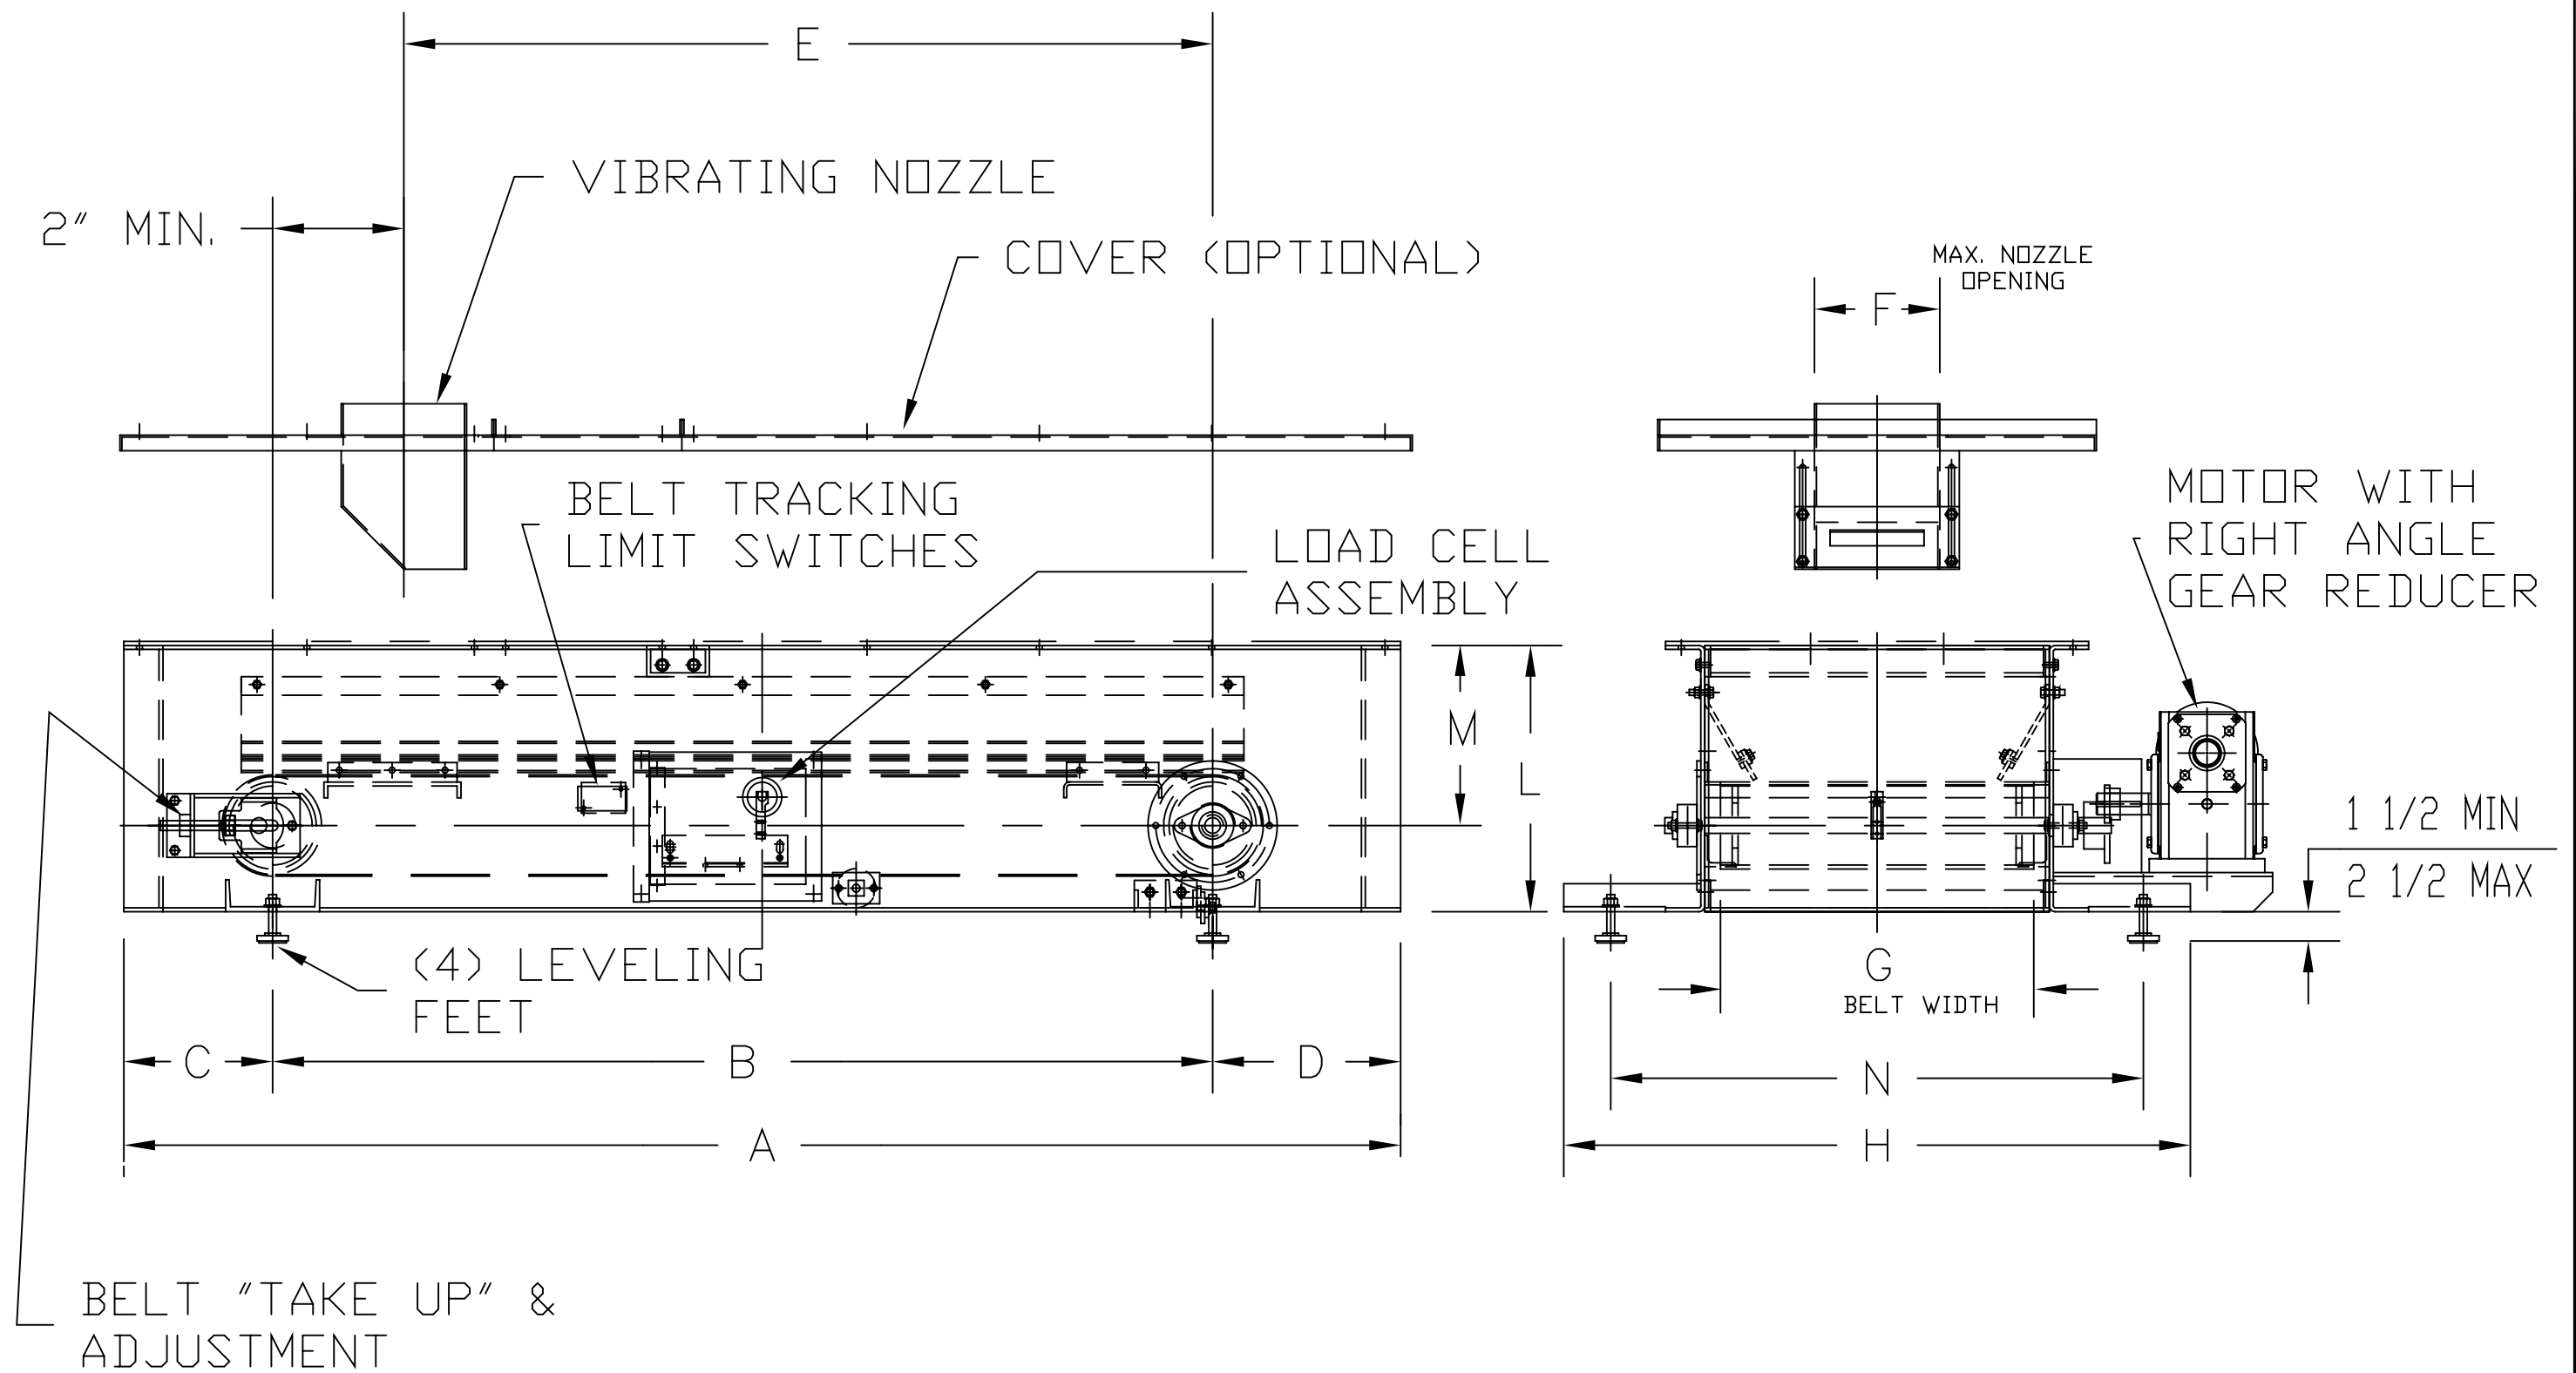

WEIGHTOTALER

TABLE OF DIMENSIONS

SIZE	A	B	C	D	E	F	G	H	K	L	M	N
12"	120"	96"	12"	12"	94"	8"	17"	37"	4"	23"	11 3/4"	31"
18"	120"	96"	12"	12"	94"	12"	23"	42"	6"	25"	13 3/4"	37"
24"	127"	96"	15"	16"	94"	18"	29"	49"	6"	28"	16 3/4"	43"
36"	131"	96"	17"	18"	94"	28"	41"	63"	8"	31"	19 3/4"	57"
48"	134"	96"	17"	21"	94"	36"	53"	75"	12"	31"	19 3/4"	69"