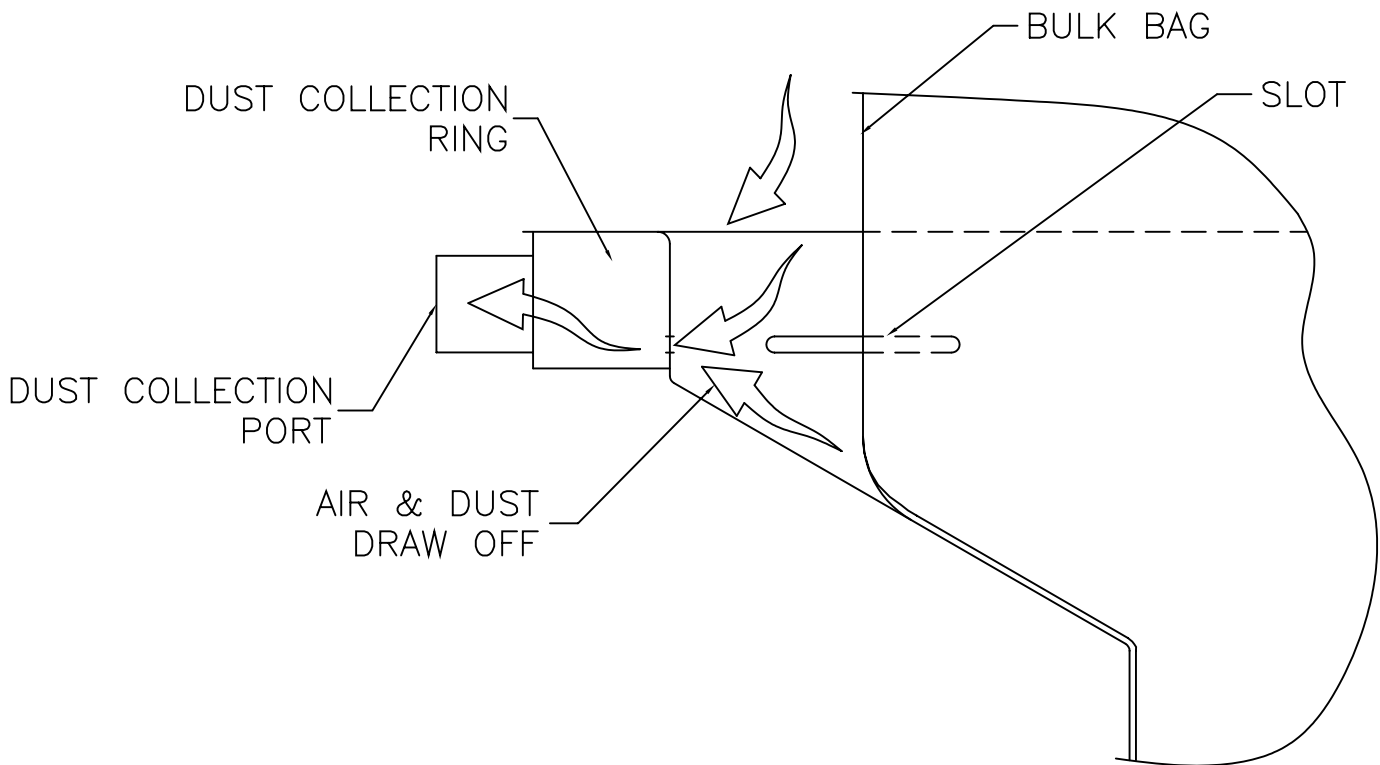

VIBRA SCREW INC.
ENGINEERING DATA SHEET
BULK BAG UNLOADER DUST PICK UP RING

VIBRA SCREW INCORPORATED
755 UNION BLVD., TOTOWA N.J. 07511
PH: (973) 256-7410 FAX: (973) 256-7567
E-Mail: info@vibrascrew.com * www.vibrascrew.com