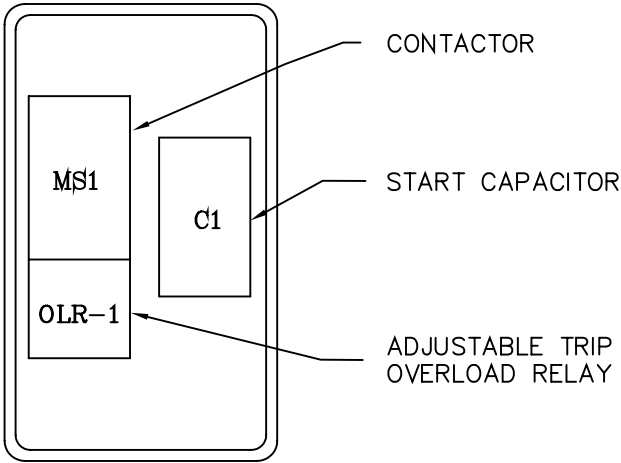

*Vibra Screw Incorporated*  
**VIBRATOR SWITCH BOX (VS-SB1)**

PERFORMANCE SPECIFICATIONS:

AC LINE INPUT VOLTAGE(+/- 10%, 50/60Hz) 115-230  
 AC LINE FREQUENCY (Hz), # OF PHASES 50/60, 1  
 MAINTAINED START/STOP P/B (I-O)  
 MANUAL RESET P/B (R), START CAPACITOR  
 CONTACTOR W/ADJUSTABLE TRIP OVERLOAD

**WALL MOUNT ENCLOSURE**  
 DIM.: 7.75" x 4.5" x 5.25"

V.S.I. P/N: VS-SB1

VIBRA SCREW INCORPORATED  
 755 UNION BLVD., TOTOWA, N.J. 07512  
 PH: (973) 256-7410 FAX: (973) 256-7567  
 E-MAIL: info@vibrascrewinc.com \* www.vibrascrewinc.com