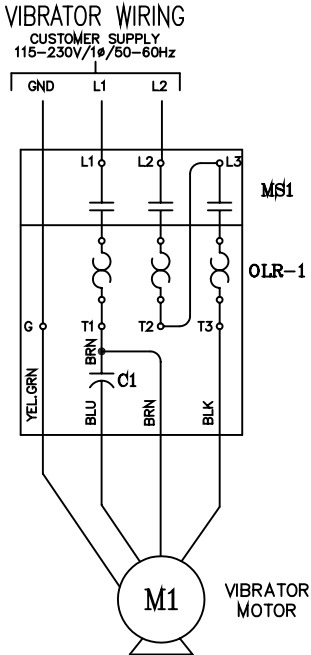

*Vibra Screw Incorporated*  
**VIBRATOR SWITCH BOX (VS-SB1)**

PERFORMANCE SPECIFICATIONS:

AC LINE INPUT VOLTAGE(+/- 10%, 50/60Hz) 115-230  
 AC LINE FREQUENCY (Hz), # OF PHASES 50/60, 1  
 MAINTAINED START/STOP P/B (I-O)  
 MANUAL RESET P/B (R), START CAPACITOR  
 CONTACTOR W/ADJUSTABLE TRIP OVERLOAD

**WALL MOUNT ENCLOSURE**  
 DIM.: 7.75" x 4.5" x 5.25"

V.S.I. P/N: VS-SB1

VIBRA SCREW INCORPORATED  
 755 UNION BLVD., TOTOWA, N.J. 07512  
 PH: (973) 256-7410 FAX: (973) 256-7567  
 E-MAIL: info@vibrascrewinc.com \* www.vibrascrewinc.com