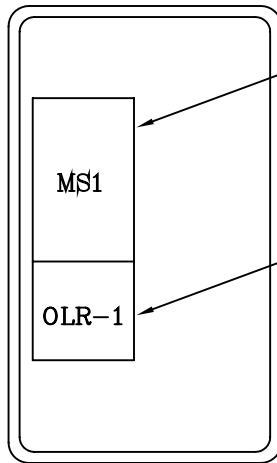

Vibra Screw Incorporated

VIBRATOR SWITCH BOX (VS-SB3)

PERFORMANCE SPECIFICATIONS:

AC LINE INPUT VOLTAGE(+/- 10%, 50/60Hz) 230-480
AC LINE FREQUENCY (Hz), # OF PHASES 50/60, 3
MAINTAINED START/STOP P/B (I-O)
MANUAL RESET P/B (R),
CONTACTOR W/ADJUSTABLE TRIP OVERLOAD

CONTACTOR

ADJUSTABLE TRIP
OVERLOAD RELAY

WALL MOUNT ENCLOSURE

DIM.: 7.75" x 4.5" x 5.25"

V.S.I. P/N: VS-SB3

VIBRA SCREW INCORPORATED
755 UNION BLVD., TOTOWA, N.J. 07512
PH: (973) 256-7410 FAX: (973) 256-7567
E-MAIL: info@vibrascrewinc.com * www.vibrascrewinc.com