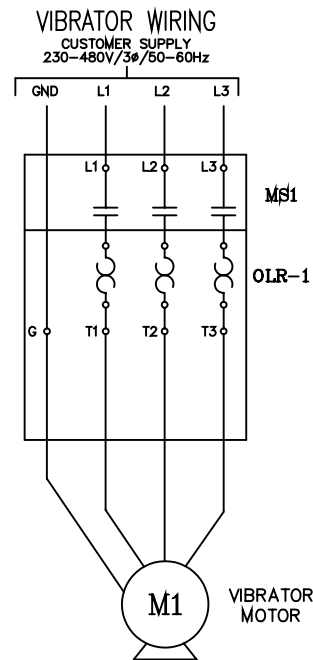

Vibra Screw Incorporated

VIBRATOR SWITCH BOX (VS-SB3)

PERFORMANCE SPECIFICATIONS:

AC LINE INPUT VOLTAGE(+/- 10%, 50/60Hz) 230-480
AC LINE FREQUENCY (Hz), # OF PHASES 50/60, 3
MAINTAINED START/STOP P/B (I-O)
MANUAL RESET P/B (R),
CONTACTOR W/ADJUSTABLE TRIP OVERLOAD

CONTACTOR

ADJUSTABLE TRIP
OVERLOAD RELAY

WALL MOUNT ENCLOSURE

DIM.: 7.75" x 4.5" x 5.25"

V.S.I. P/N: VS-SB3

VIBRA SCREW INCORPORATED
755 UNION BLVD., TOTOWA, N.J. 07512
PH: (973) 256-7410 FAX: (973) 256-7567
E-MAIL: info@vibrascrewinc.com * www.vibrascrewinc.com