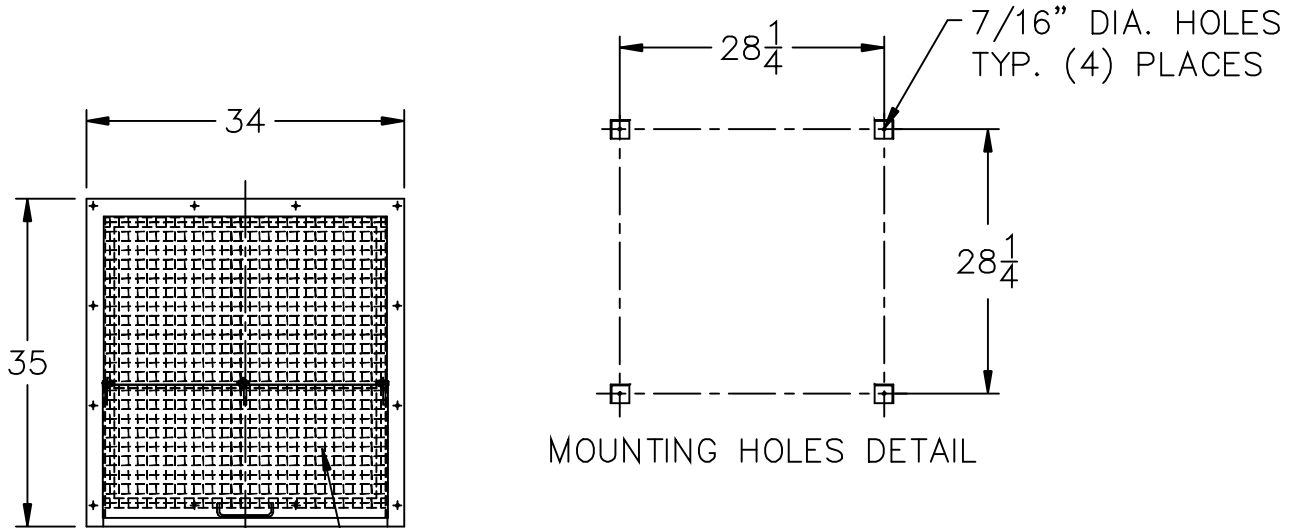

VIBRA SCREW INC.  
 ENGINEERING DATA SHEET  
BAG DUMP STATION  
 WITH FLEXI FEEDER HOPPER

DOCUMENT NO. 17838\_REV\_1

DWN.: MJM -10-11-2011

MOUNTING HOLES DETAIL